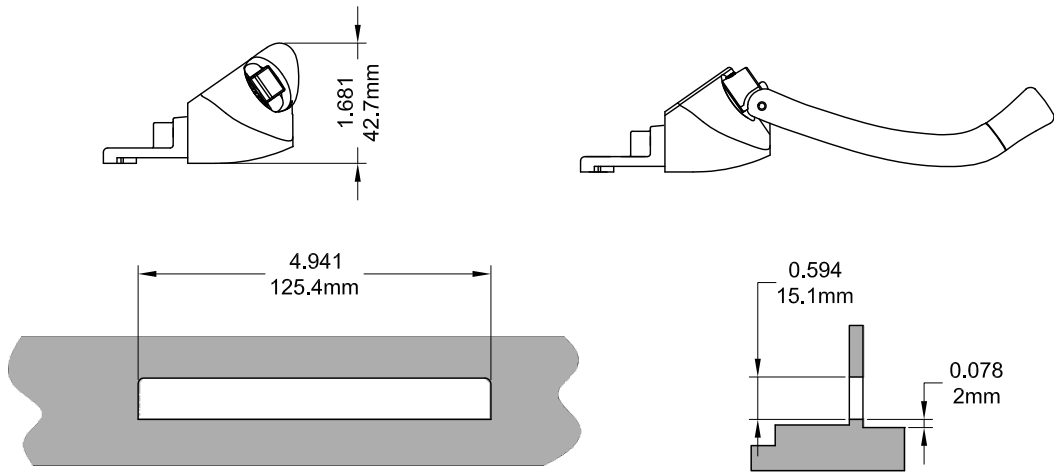

# Decore Reverse Dyad Operator (Low Profile)

Product Name	Part Number	A (Arm Length)	Match Color
Decore Dyad Operator , 4.5" , LH	132635S - LQSWS	4.5"	Red
Decore Dyad Operator , 4.5" , RH	132635S - RQSWS	4.5"	Green
Decore Dyad Operator , 4.75" , LH	132635 - LQSWS	4.75"	Red
Decore Dyad Operator , 4.75" , RH	132635 - RQSWS	4.75"	Green

Profile Cut Out

### Cover and Crank Match Color

Part Number	Match Color
132066R1	Green
132067R1	Red

132066R1 Shown

132067R1 Shown

### Stud Bracket 19048 (Non-Handed)