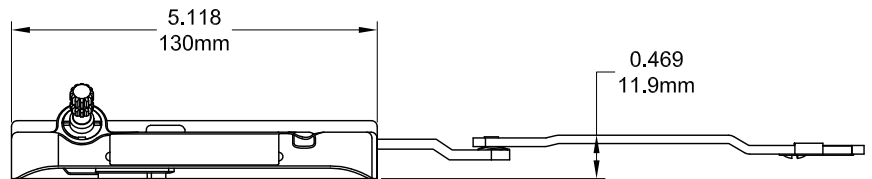

# Decore Reverse Dyad Operator (Low Profile)

Product Name	Part Number	A (Arm Length)	Match Color
Decore Dyad Operator , 4.5" , LH	132635S - LQSWS	4.5"	Red
Decore Dyad Operator , 4.5" , RH	132635S - RQSWS	4.5"	Green
Decore Dyad Operator , 4.75" , LH	132635 - LQSWS	4.75"	Red
Decore Dyad Operator , 4.75" , RH	132635 - RQSWS	4.75"	Green