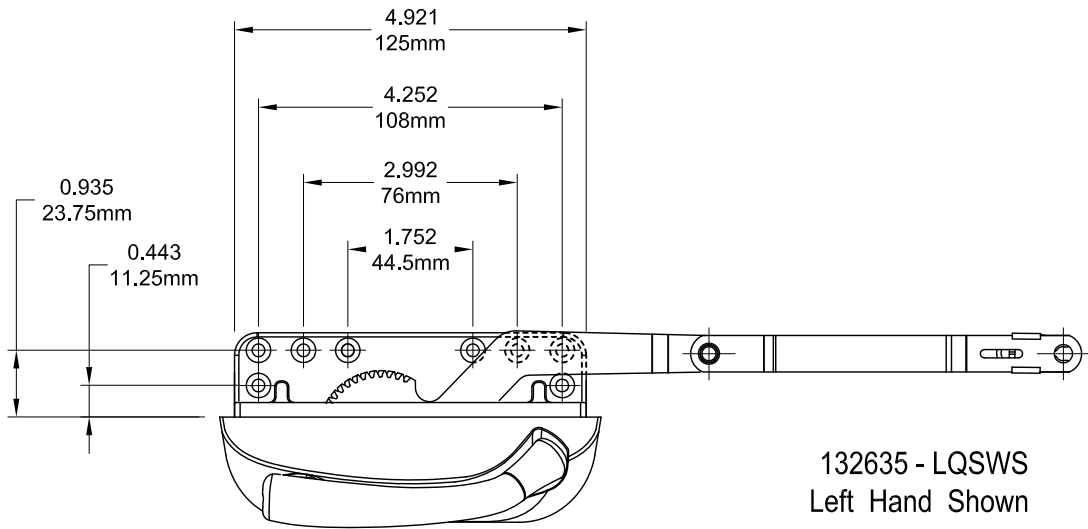

# Decore Reverse Dyad Operator (Low Profile)

Product Name	Part Number	A (Arm Length)	Match Color
Decore Dyad Operator , 4.5" , LH	132635S - LQSWS	4.5"	Red
Decore Dyad Operator , 4.5" , RH	132635S - RQSWS	4.5"	Green
Decore Dyad Operator , 4.75" , LH	132635 - LQSWS	4.75"	Red
Decore Dyad Operator , 4.75" , RH	132635 - RQSWS	4.75"	Green

Profile Cut Out

### Cover and Crank Match Color

Part Number	Match Color
132066R1	Green
132067R1	Red

132066R1 Shown

132067R1 Shown

### Stud Bracket 19048 (Non-Handed)