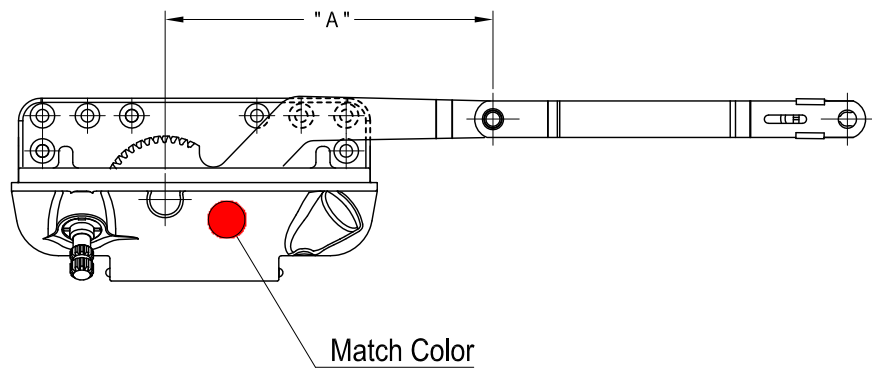

# Decore Reverse Dyad Operator (Low Profile)

Product Name	Part Number	A (Arm Length)	Match Color
Decore Dyad Operator , 4.5" , LH	132635S - LQSWS	4.5"	Red
Decore Dyad Operator , 4.5" , RH	132635S - RQSWS	4.5"	Green
Decore Dyad Operator , 4.75" , LH	132635 - LQSWS	4.75"	Red
Decore Dyad Operator , 4.75" , RH	132635 - RQSWS	4.75"	Green

Profile Cut Out