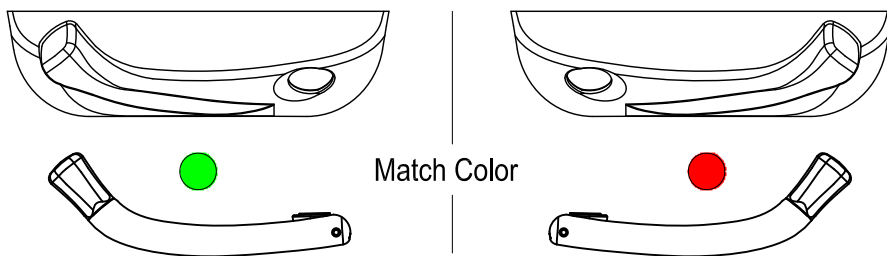

# Decore Reverse Dyad Operator (Low Profile)

Product Name	Part Number	A (Arm Length)	Match Color
Decore Dyad Operator , 4.5" , LH	132635S - LQSWS	4.5"	Red
Decore Dyad Operator , 4.5" , RH	132635S - RQSWS	4.5"	Green
Decore Dyad Operator , 4.75" , LH	132635 - LQSWS	4.75"	Red
Decore Dyad Operator , 4.75" , RH	132635 - RQSWS	4.75"	Green

Profile Cut Out

### Cover and Crank Match Color

Part Number	Match Color
132066R1	Green
132067R1	Red

132066R1 Shown

132067R1 Shown